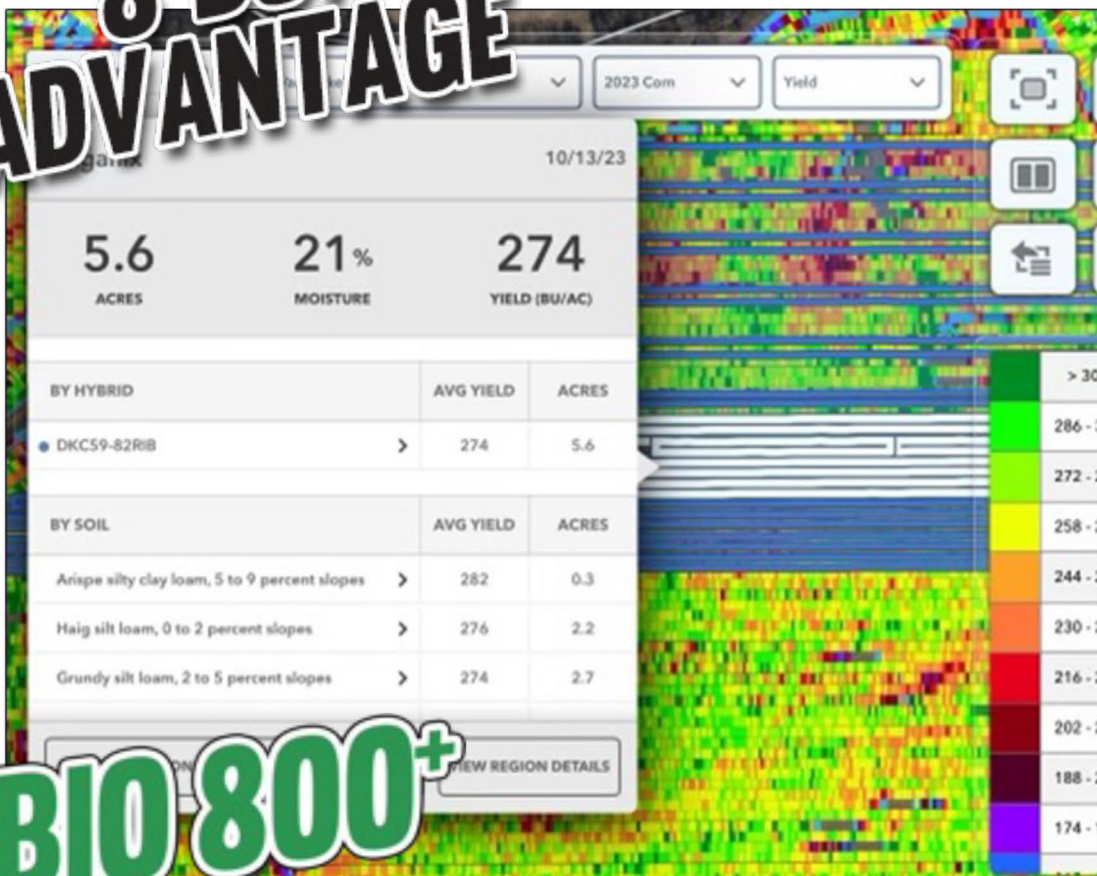

8 BU. ADVANTAGE

BIO 800+

CONTROL